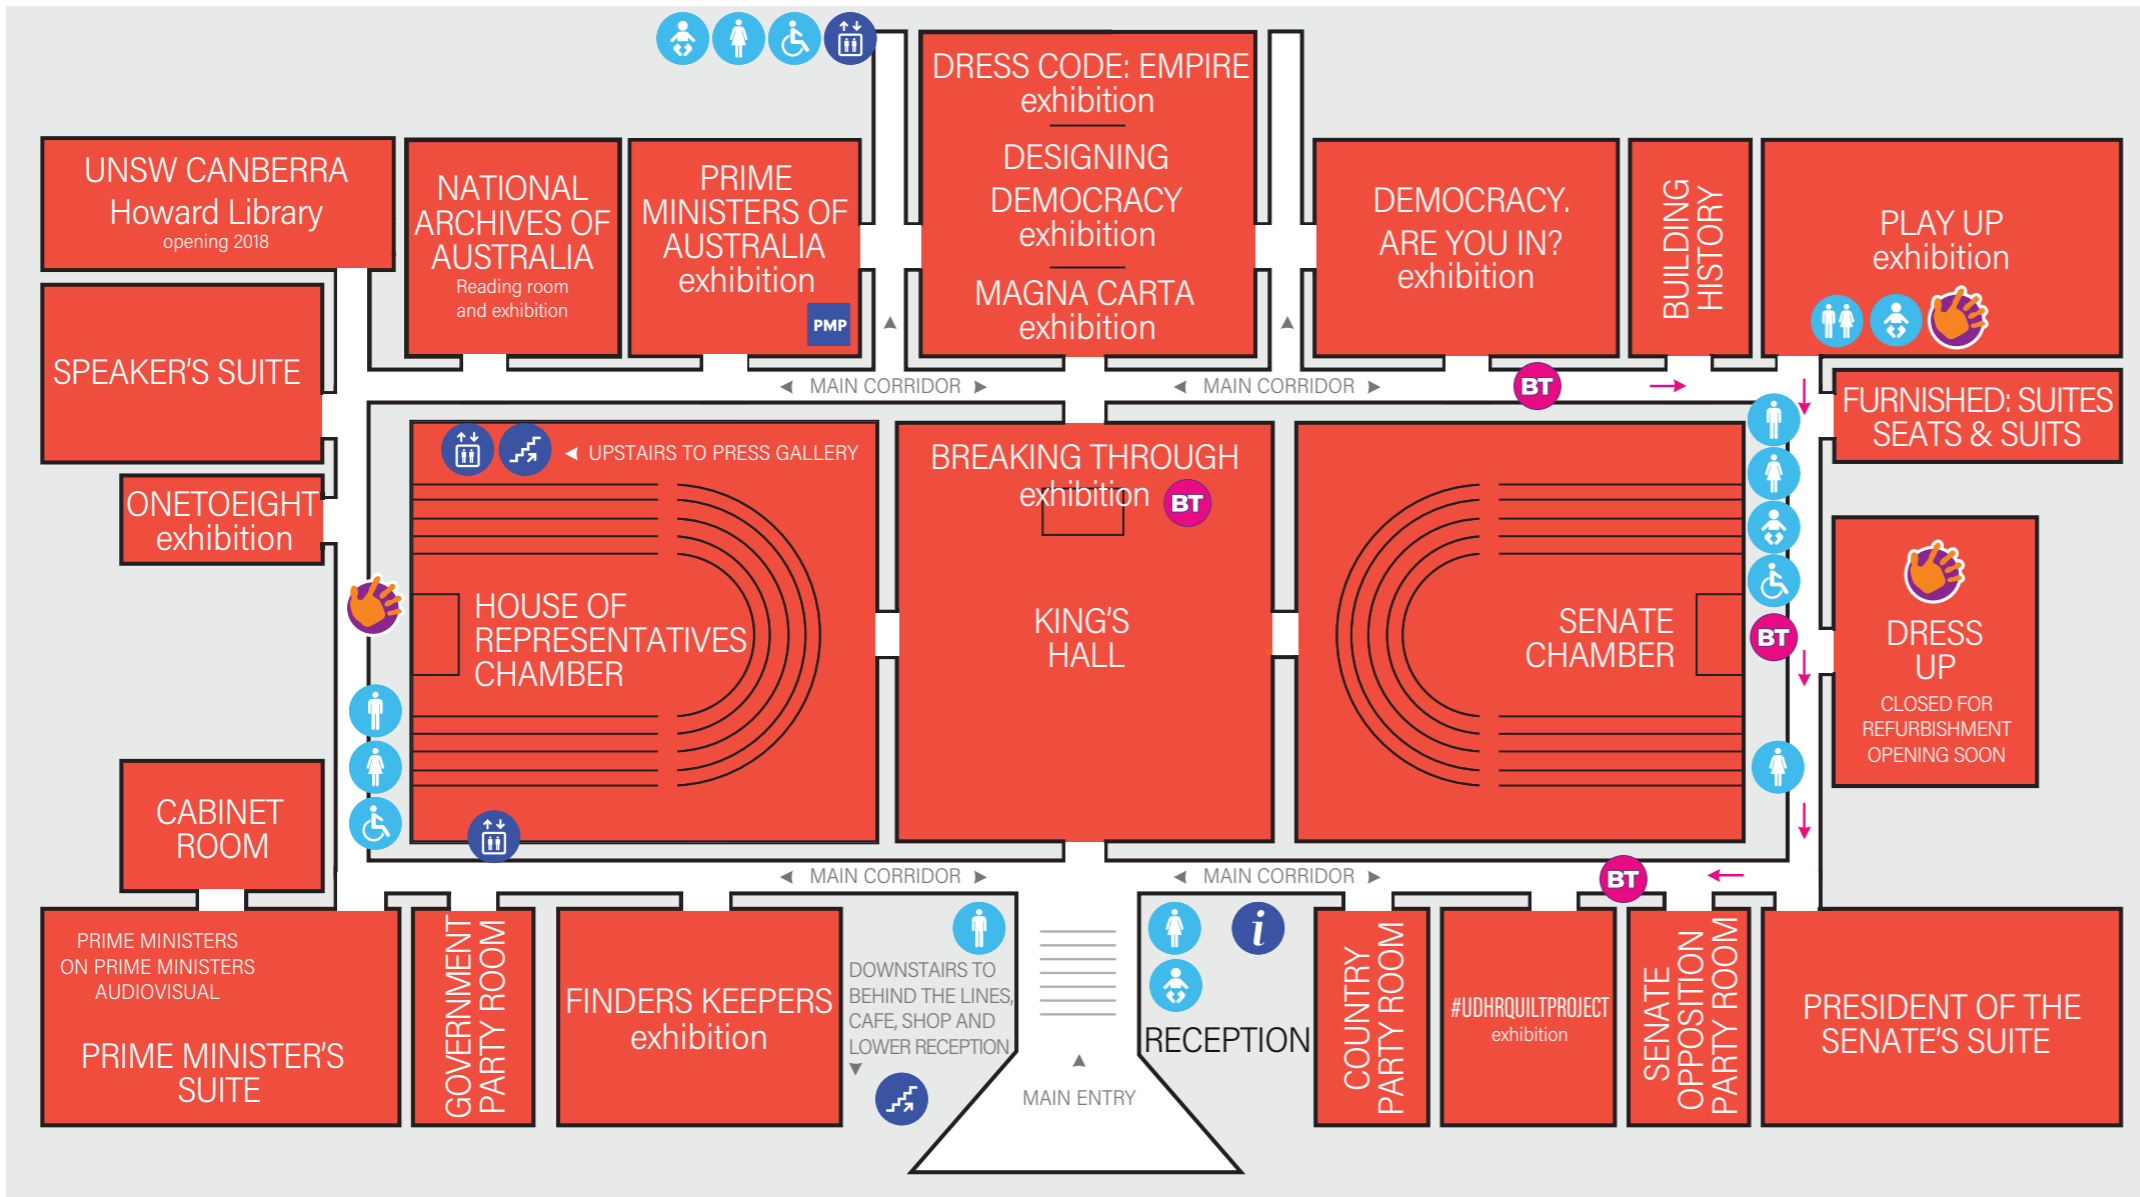

## MUSEUM OF AUSTRALIAN DEMOCRACY

Housed in iconic Old Parliament House, MoAD (Museum of Australian Democracy) tells the story of Australia's democracy, what it is now, how it got to be this way and what it might become in the future in bold and arresting fashion. Hard conversations are embraced not avoided. Achievements are celebrated, failures acknowledged and democratic engagement deepened.

# MUSEUM MAP

**OPEN DAILY 9AM – 5PM**

**FREE WIFI**

**MOADOPH.GOV.AU**

18 King George Terrace, Parkes, Canberra

info@moadoph.gov.au | 02 6270 8222

Terrace Café and Hoi Polloi restaurant open daily.

**f** / museumofaustraliandemocracy

**t** / MoAD\_Canberra

**@** / OldParliamentHouse

**✉** Stay in touch: sign up for our e-news at [moadoph.gov.au](http://moadoph.gov.au)

Old  
Parliament  
House

**MAIN FLOOR ▲**

**LOWER FLOOR ▲**

**UPPER FLOOR ▲**

**KEY**

- UNISEX TOILETS
- FEMALE TOILETS
- MALE TOILETS
- BABY CHANGE
- ACCESSIBLE TOILET
- ACCESSIBLE ENTRY
- LIFT
- STAIRS
- INFO
- SHOP
- FAMILY SPACE
- BREAKING THROUGH EXHIBITION
- PRIME MINISTER PLEASE QUILT (coming Nov 6)